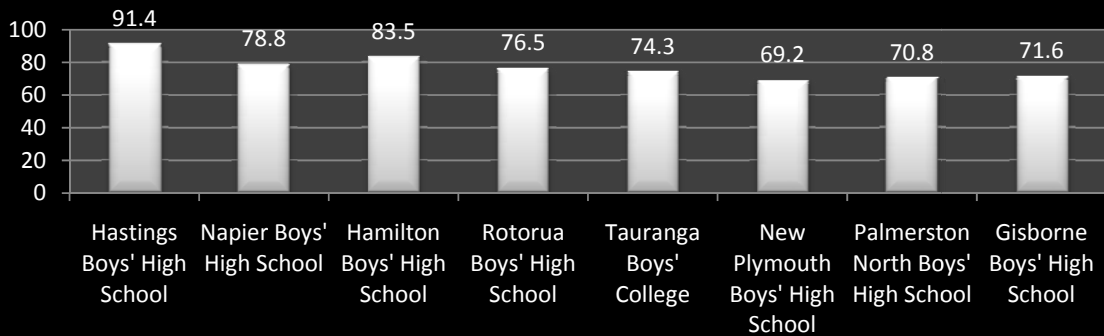

2013 NCEA Super 8 Results : Level 1

2013 NCEA Super 8 Results : Level 2

2013 NCEA Super 8 Results : Level 3

2013 NCEA Super 8 Results : University Entrance