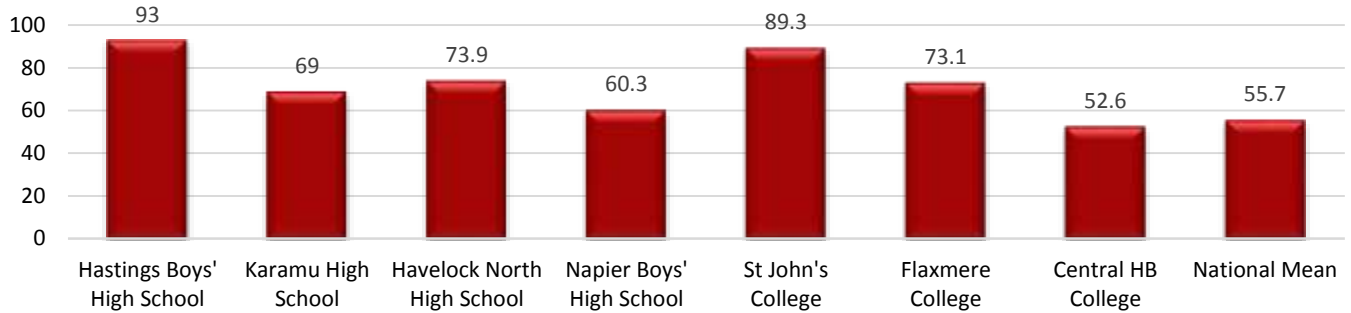

2014 Hawke's Bay Māori Boys Achievement Level 1 (Roll Based Data 1 July)

2014 Hawke's Bay Māori Boys Achievement Level 2 (Roll Based Data 1 July)

2014 Hawke's Bay Māori Boys' Achievement Level 3 (Roll Based Data 1 July)

2014 Hawke's Bay Māori Boys' Achievement University Entrance (Roll Based Data 1 July)