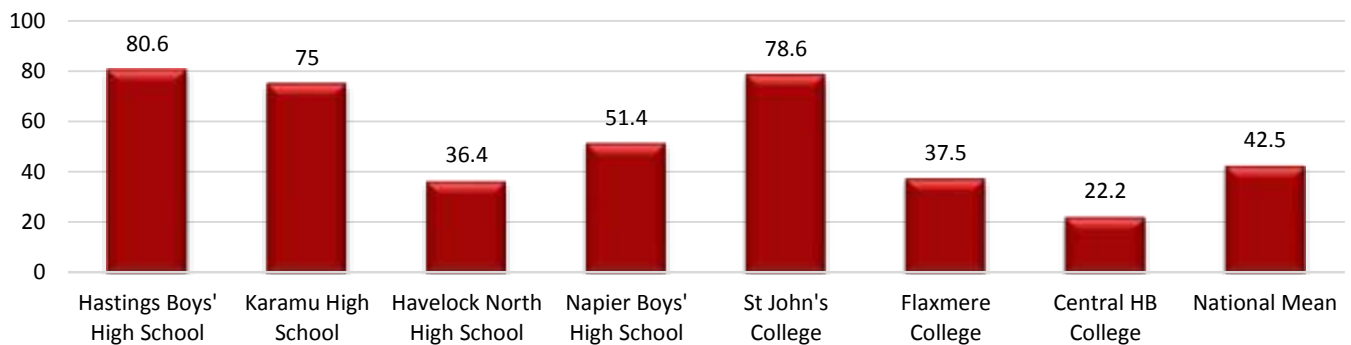

2014 Hawke's Bay Māori Boys Achievement Level 1 (Roll Based Data 1 July)

2014 Hawke's Bay Māori Boys Achievement Level 2 (Roll Based Data 1 July)

2014 Hawke's Bay Māori Boys' Achievement Level 3 (Roll Based Data 1 July)

2014 Hawke's Bay Māori Boys' Achievement University Entrance (Roll Based Data 1 July)