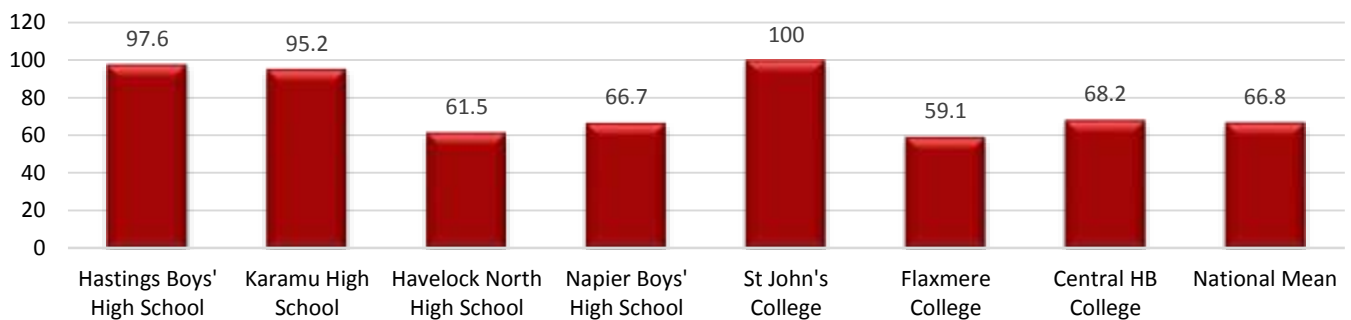

2014 Hawke's Bay Māori Boys Achievement Level 1 (Roll Based Data 1 July)

2014 Hawke's Bay Māori Boys Achievement Level 2 (Roll Based Data 1 July)

2014 Hawke's Bay Māori Boys' Achievement Level 3 (Roll Based Data 1 July)

2014 Hawke's Bay Māori Boys' Achievement University Entrance (Roll Based Data 1 July)